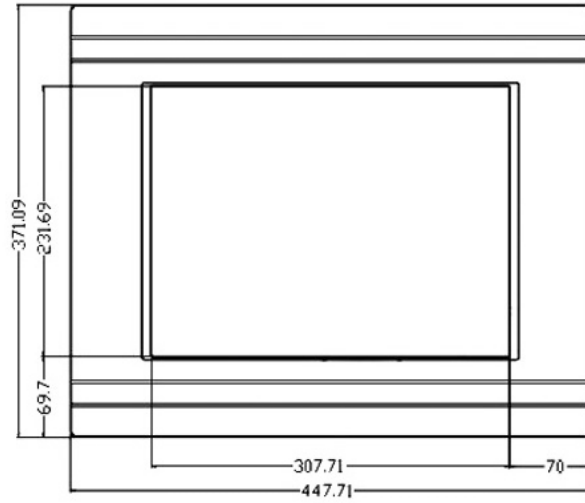

1.4 Diagrams

1.4.1 12" PPC-120 (Aluminum Bezel)

Figure 1-4: PPC-120 12" Front Diagram (mm)

Figure 1-5: PPC-120 12" Rear Diagram (mm)

Figure 1-6: PPC-120 12" Top Diagram (mm)

Figure 1-7: PPC-120 12" Left Side Diagram (mm)

Figure 1-8: PPC-120 12" Right Side Diagram (mm)

Figure 1-11: PPC-120 15" Top Diagram (mm)

Figure 1-12: PPC-120 15" Left Side Diagram (mm)

Figure 1-13: PPC-120 15" Right Side Diagram (mm)

1.4.3 17" PPC-120 (Aluminum Bezel)

Figure 1-14: PPC-120 17" Front Diagram (mm)

Figure 1-15: PPC-120 17" Rear Diagram (mm)

Figure 1-16: PPC-120 17" Top Diagram (mm)

Figure 1-17: PPC-120 17" Left Side Diagram (mm)

Figure 1-18: PPC-120 17" Right Side Diagram (mm)

Figure 1-23: PPC-120 19" Right Side Diagram (mm)