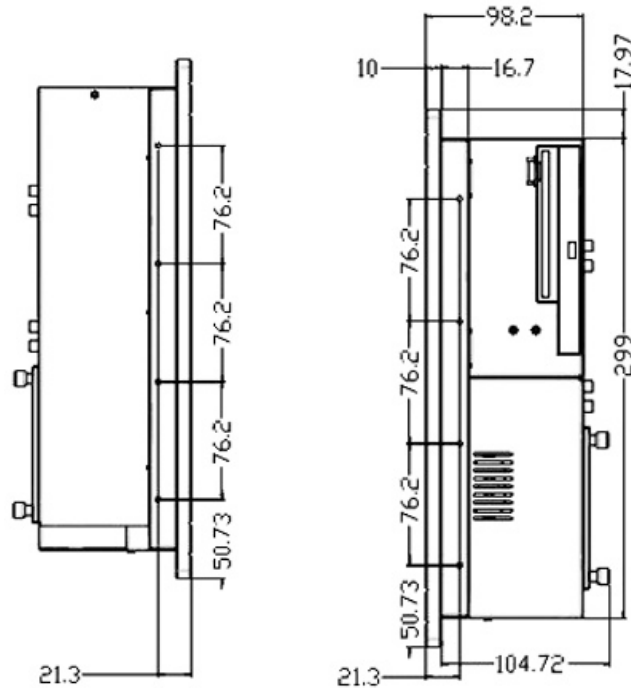

1.4 Diagrams

1.4.1 12" PPC-120 (Aluminum Bezel)

Figure 1-4: PPC-120 12" Front Diagram (mm)

Figure 1-5: PPC-120 12" Rear Diagram (mm)

Figure 1-6: PPC-120 12" Top Diagram (mm)

Figure 1-7: PPC-120 12" Left Side Diagram (mm)

Figure 1-8: PPC-120 12" Right Side Diagram (mm)

Figure 1-11: PPC-120 15" Top Diagram (mm)

Figure 1-12: PPC-120 15" Left Side Diagram (mm)

Figure 1-13: PPC-120 15" Right Side Diagram (mm)

1.4.3 17" PPC-120 (Aluminum Bezel)

Figure 1-14: PPC-120 17" Front Diagram (mm)

Figure 1-15: PPC-120 17" Rear Diagram (mm)

Figure 1-16: PPC-120 17" Top Diagram (mm)

Figure 1-17: PPC-120 17" Left Side Diagram (mm)

Figure 1-18: PPC-120 17" Right Side Diagram (mm)

Figure 1-23: PPC-120 19" Right Side Diagram (mm)