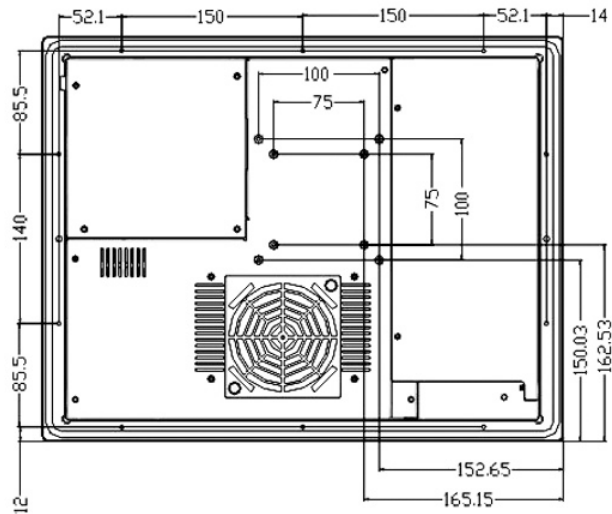

1.4 Diagrams

1.4.1 12" PPC-120 (Aluminum Bezel)

Figure 1-4: PPC-120 12" Front Diagram (mm)

Figure 1-5: PPC-120 12" Rear Diagram (mm)

Figure 1-6: PPC-120 12" Top Diagram (mm)

Figure 1-7: PPC-120 12" Left Side Diagram (mm)

Figure 1-8: PPC-120 12" Right Side Diagram (mm)

Figure 1-11: PPC-120 15" Top Diagram (mm)

Figure 1-12: PPC-120 15" Left Side Diagram (mm)

Figure 1-13: PPC-120 15" Right Side Diagram (mm)

1.4.3 17" PPC-120 (Aluminum Bezel)

Figure 1-14: PPC-120 17" Front Diagram (mm)

Figure 1-15: PPC-120 17" Rear Diagram (mm)

Figure 1-16: PPC-120 17" Top Diagram (mm)

Figure 1-17: PPC-120 17" Left Side Diagram (mm)

Figure 1-18: PPC-120 17" Right Side Diagram (mm)

Figure 1-23: PPC-120 19" Right Side Diagram (mm)