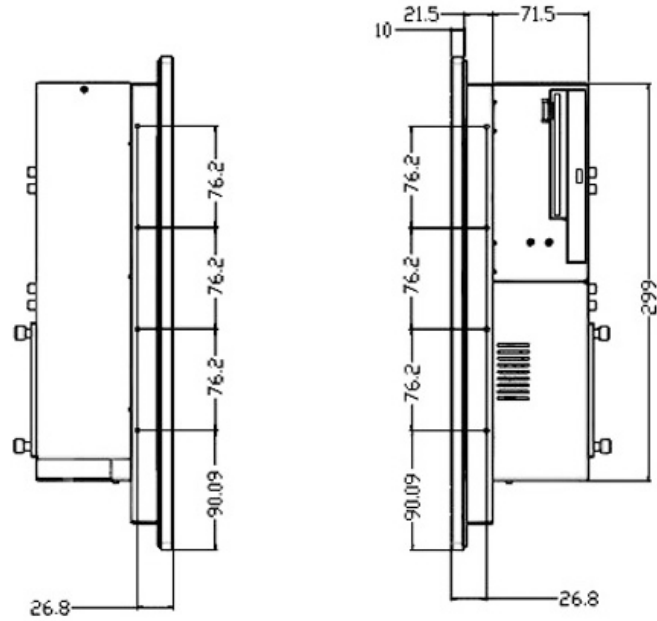

1.4 Diagrams

1.4.1 12" PPC-120 (Aluminum Bezel)

Figure 1-4: PPC-120 12" Front Diagram (mm)

Figure 1-5: PPC-120 12" Rear Diagram (mm)

Figure 1-6: PPC-120 12" Top Diagram (mm)

Figure 1-7: PPC-120 12" Left Side Diagram (mm)

Figure 1-8: PPC-120 12" Right Side Diagram (mm)

Figure 1-11: PPC-120 15" Top Diagram (mm)

Figure 1-12: PPC-120 15" Left Side Diagram (mm)

Figure 1-13: PPC-120 15" Right Side Diagram (mm)

1.4.3 17" PPC-120 (Aluminum Bezel)

Figure 1-14: PPC-120 17" Front Diagram (mm)

Figure 1-15: PPC-120 17" Rear Diagram (mm)

Figure 1-16: PPC-120 17" Top Diagram (mm)

Figure 1-17: PPC-120 17" Left Side Diagram (mm)

Figure 1-18: PPC-120 17" Right Side Diagram (mm)

Figure 1-23: PPC-120 19" Right Side Diagram (mm)