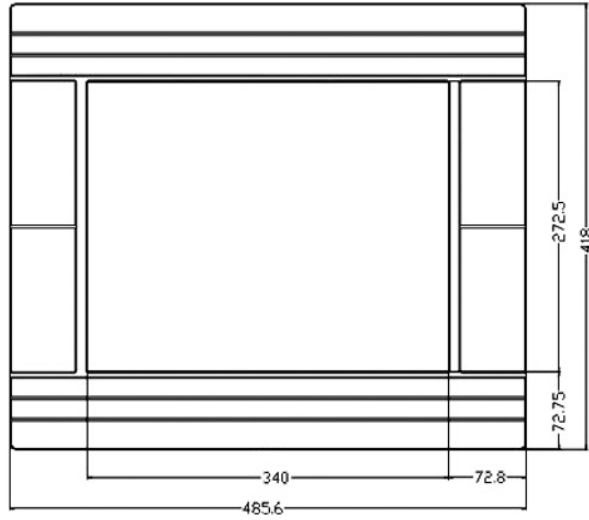

1.4 Diagrams

1.4.1 12" PPC-120 (Aluminum Bezel)

Figure 1-4: PPC-120 12" Front Diagram (mm)

Figure 1-5: PPC-120 12" Rear Diagram (mm)

Figure 1-6: PPC-120 12" Top Diagram (mm)

Figure 1-7: PPC-120 12" Left Side Diagram (mm)

Figure 1-8: PPC-120 12" Right Side Diagram (mm)

Figure 1-11: PPC-120 15" Top Diagram (mm)

Figure 1-12: PPC-120 15" Left Side Diagram (mm)

Figure 1-13: PPC-120 15" Right Side Diagram (mm)

1.4.3 17" PPC-120 (Aluminum Bezel)

Figure 1-14: PPC-120 17" Front Diagram (mm)

Figure 1-15: PPC-120 17" Rear Diagram (mm)

Figure 1-16: PPC-120 17" Top Diagram (mm)

Figure 1-17: PPC-120 17" Left Side Diagram (mm)

Figure 1-18: PPC-120 17" Right Side Diagram (mm)

Figure 1-23: PPC-120 19" Right Side Diagram (mm)