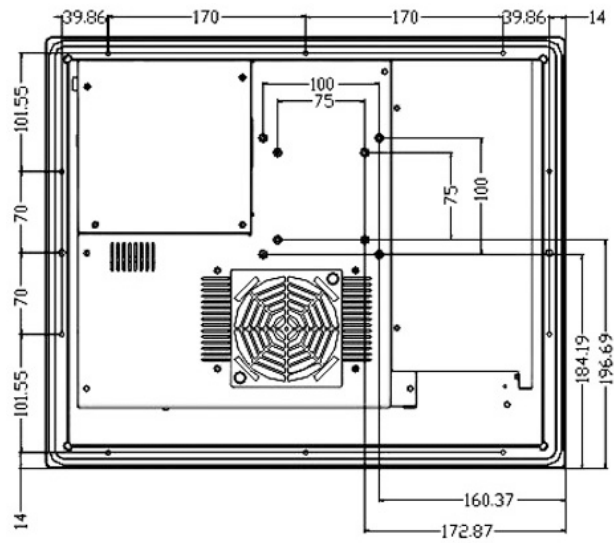

1.4 Diagrams

1.4.1 12" PPC-120 (Aluminum Bezel)

Figure 1-4: PPC-120 12" Front Diagram (mm)

Figure 1-5: PPC-120 12" Rear Diagram (mm)

Figure 1-6: PPC-120 12" Top Diagram (mm)

Figure 1-7: PPC-120 12" Left Side Diagram (mm)

Figure 1-8: PPC-120 12" Right Side Diagram (mm)

Figure 1-11: PPC-120 15" Top Diagram (mm)

Figure 1-12: PPC-120 15" Left Side Diagram (mm)

Figure 1-13: PPC-120 15" Right Side Diagram (mm)

1.4.3 17" PPC-120 (Aluminum Bezel)

Figure 1-14: PPC-120 17" Front Diagram (mm)

Figure 1-15: PPC-120 17" Rear Diagram (mm)

Figure 1-16: PPC-120 17" Top Diagram (mm)

Figure 1-17: PPC-120 17" Left Side Diagram (mm)

Figure 1-18: PPC-120 17" Right Side Diagram (mm)

Figure 1-23: PPC-120 19" Right Side Diagram (mm)