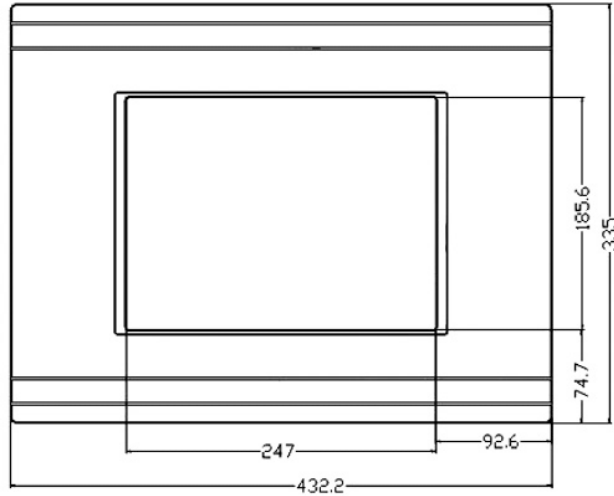

1.4 Diagrams

1.4.1 12" PPC-120 (Aluminum Bezel)

Figure 1-4: PPC-120 12" Front Diagram (mm)

Figure 1-5: PPC-120 12" Rear Diagram (mm)

Figure 1-6: PPC-120 12" Top Diagram (mm)

Figure 1-7: PPC-120 12" Left Side Diagram (mm)

Figure 1-8: PPC-120 12" Right Side Diagram (mm)

Figure 1-11: PPC-120 15" Top Diagram (mm)

Figure 1-12: PPC-120 15" Left Side Diagram (mm)

Figure 1-13: PPC-120 15" Right Side Diagram (mm)

1.4.3 17" PPC-120 (Aluminum Bezel)

Figure 1-14: PPC-120 17" Front Diagram (mm)

Figure 1-15: PPC-120 17" Rear Diagram (mm)

Figure 1-16: PPC-120 17" Top Diagram (mm)

Figure 1-17: PPC-120 17" Left Side Diagram (mm)

Figure 1-18: PPC-120 17" Right Side Diagram (mm)

Figure 1-23: PPC-120 19" Right Side Diagram (mm)