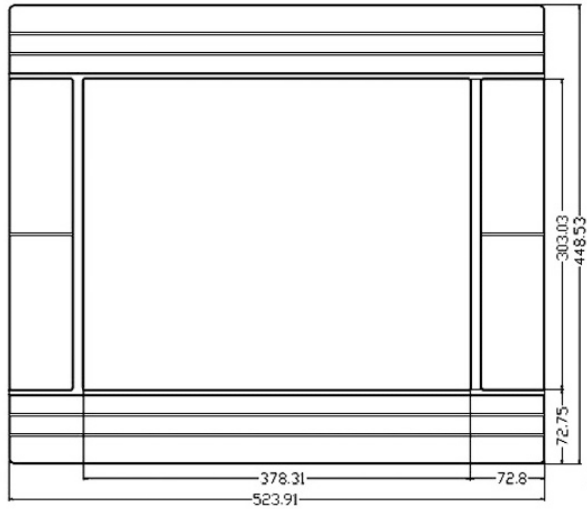

Figure 1-8: PPC-120 12" Right Side Diagram (mm)

Figure 1-11: PPC-120 15" Top Diagram (mm)

Figure 1-12: PPC-120 15" Left Side Diagram (mm)

Figure 1-13: PPC-120 15" Right Side Diagram (mm)

1.4.3 17" PPC-120 (Aluminum Bezel)

Figure 1-14: PPC-120 17" Front Diagram (mm)

Figure 1-15: PPC-120 17" Rear Diagram (mm)

Figure 1-16: PPC-120 17" Top Diagram (mm)

Figure 1-17: PPC-120 17" Left Side Diagram (mm)

Figure 1-18: PPC-120 17" Right Side Diagram (mm)

1.4.4 19" PPC-120 (Aluminum Bezel)

Figure 1-19: PPC-120 19" Front Diagram (mm)

Figure 1-20: PPC-120 19" Rear Diagram (mm)

Figure 1-21 PPC-120 19" Top Diagram (mm)

Figure 1-22: PPC-120 19" Left Side Diagram (mm)

Figure 1-23: PPC-120 19" Right Side Diagram (mm)