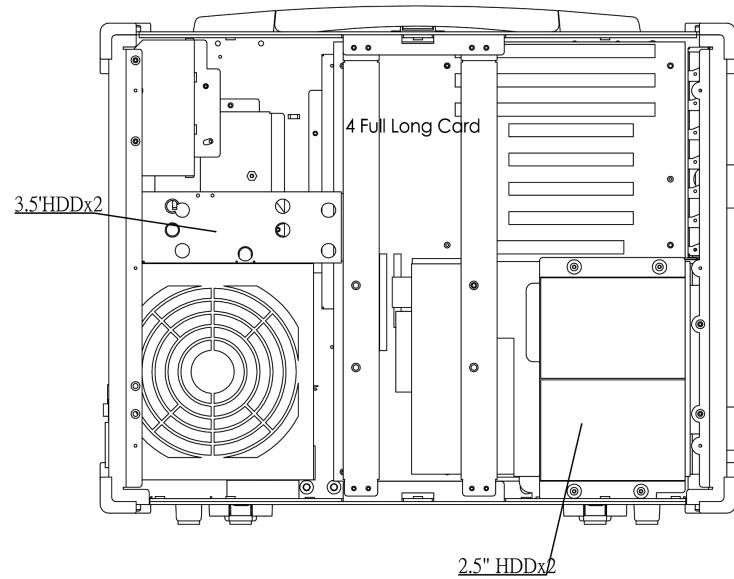

5.25" DRIVE BAY x1

CMS CONTEMPORARY MICROSYSTEMS

MPC-1700

REV **A**

SHEET OF