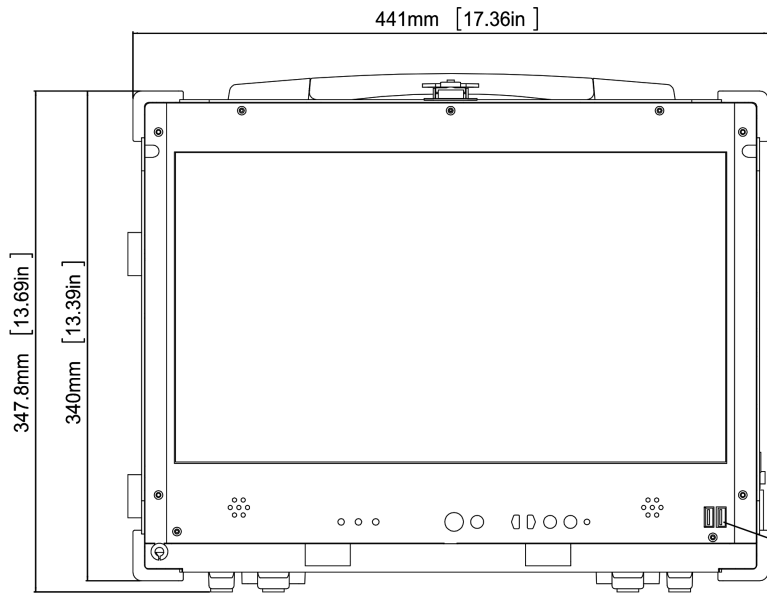

5.25" DRIVE BAY x1

CMS CONTEMPORARY MICROSYSTEMS

MPC-1700

REV **A**

SHEET OF