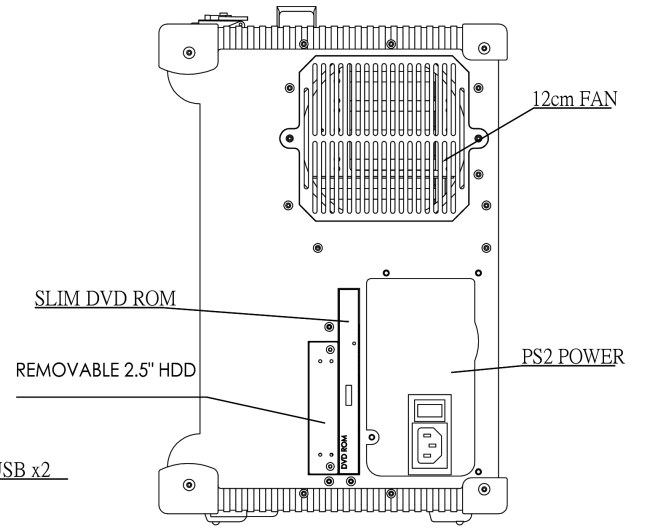

5.25" DRIVE BAY x1

CMS CONTEMPORARY MICROSYSTEMS

MPC-1700

REV **A**

SHEET OF