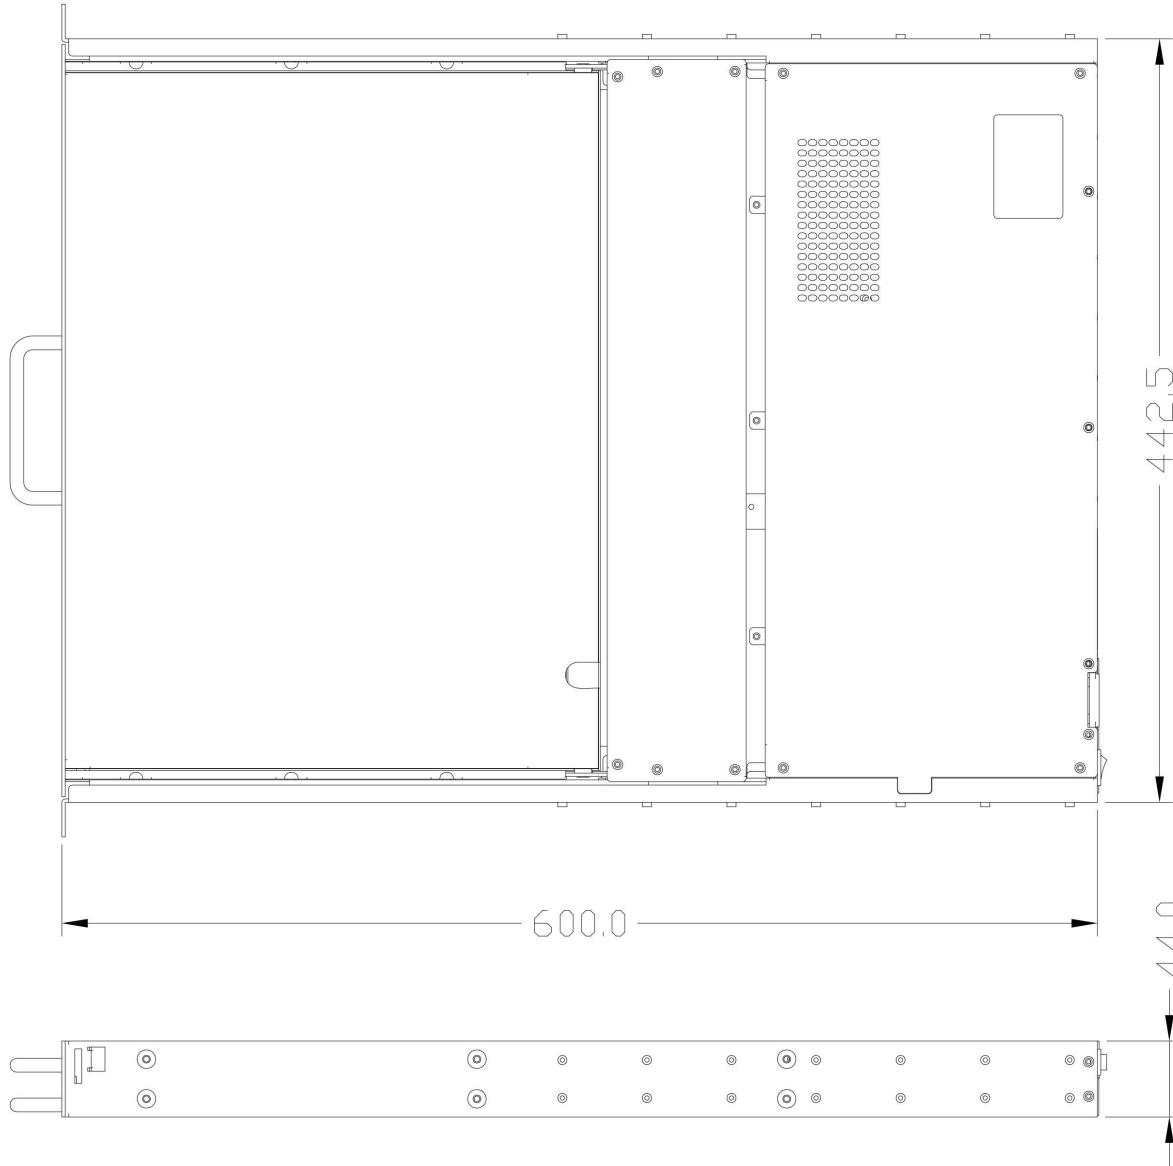

CONTEMPORARY MICROSYSTEMS

DMK-920

REV **A**

ALL DIMENSIONS IN mm

SHEET OF

CMS CONTEMPORARYMICROSYSTEMS

DMK-980

REV **A**

ALL DIMENSIONS IN mm

SHEET OF

CMS CONTEMPORARYMICROSYSTEMS
DMK-990

			REV A
ALL DIMENSIONS IN mm			SHEET OF