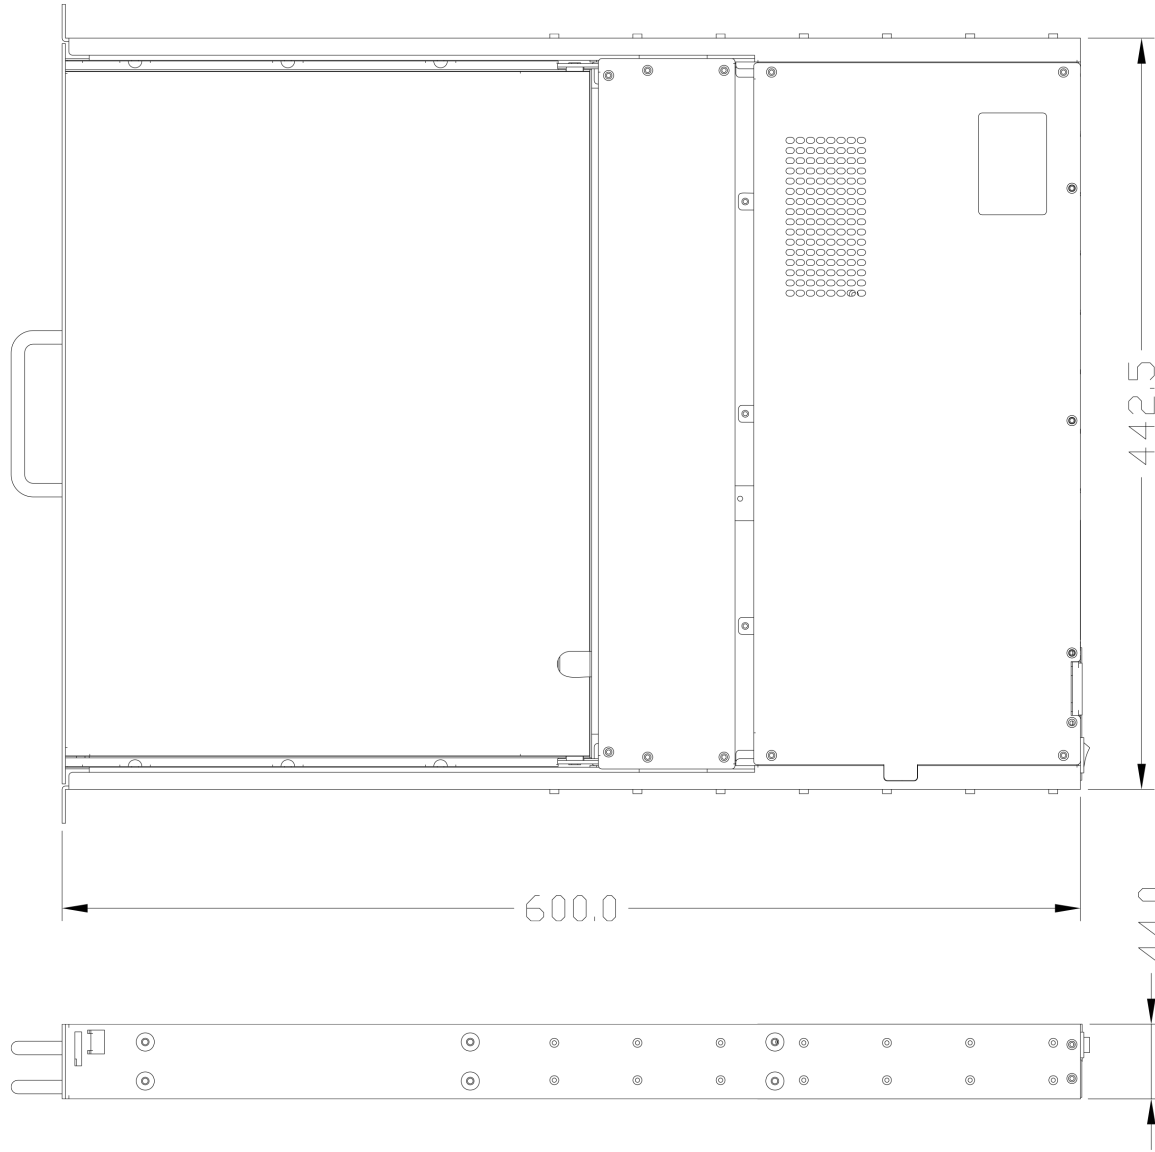

CONTEMPORARY MICROSYSTEMS

DMK-920

REV **A**

ALL DIMENSIONS IN mm

SHEET OF

CMS CONTEMPORARYMICROSYSTEMS

DMK-980

REV **A**

ALL DIMENSIONS IN mm

SHEET OF

CMS CONTEMPORARYMICROSYSTEMS
DMK-990

			REV A
ALL DIMENSIONS IN mm			SHEET OF